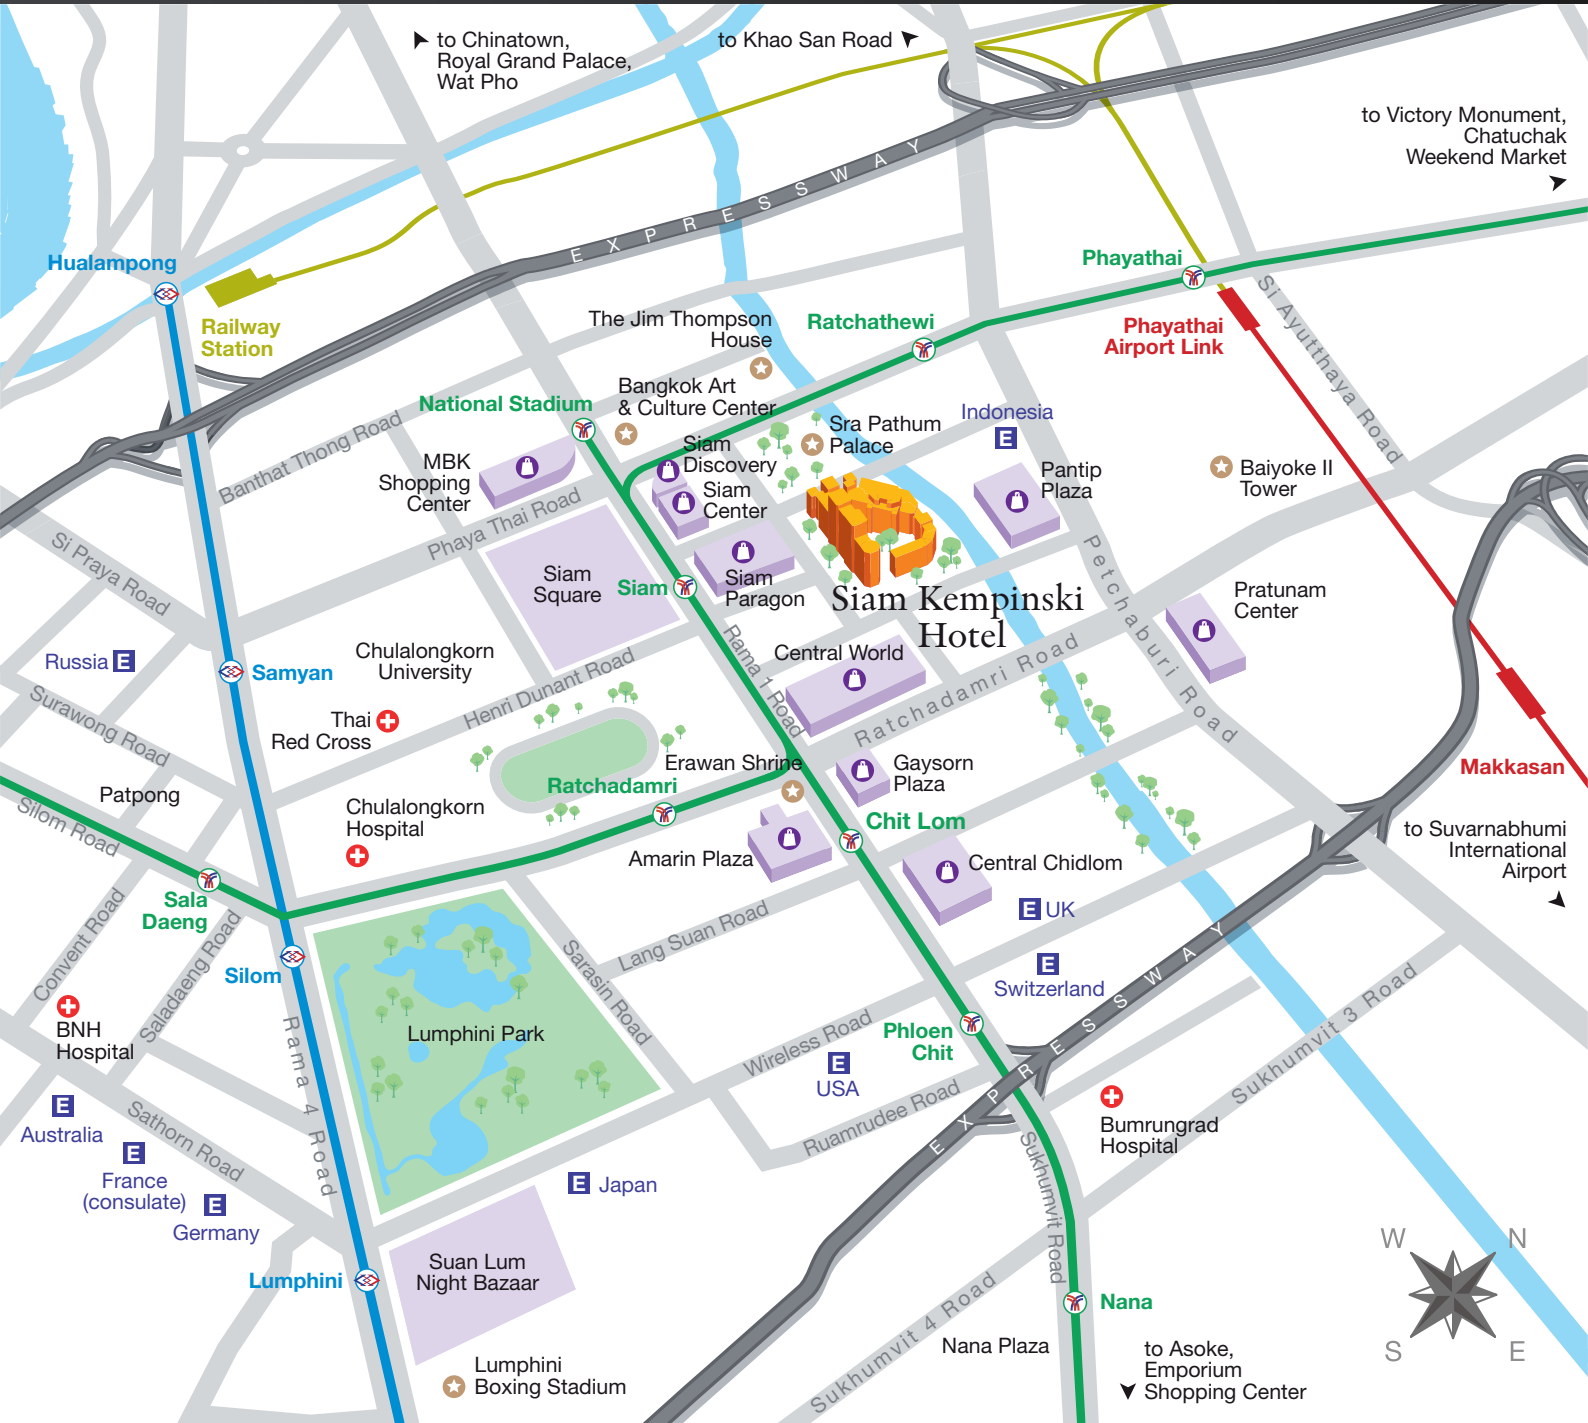

# location Map

991/9 Rama I Road  
Pathumwan  
Bangkok 10330  
Thailand

T +66 2 162 9000  
F +66 2 162 9009  
W [kempinski.com](http://kempinski.com)

-  BTS Skytrain
-  MRT Subway
-  Airport Link
-  Railway
-  Shopping center
-  Embassy
-  Hospital
-  Place of interest